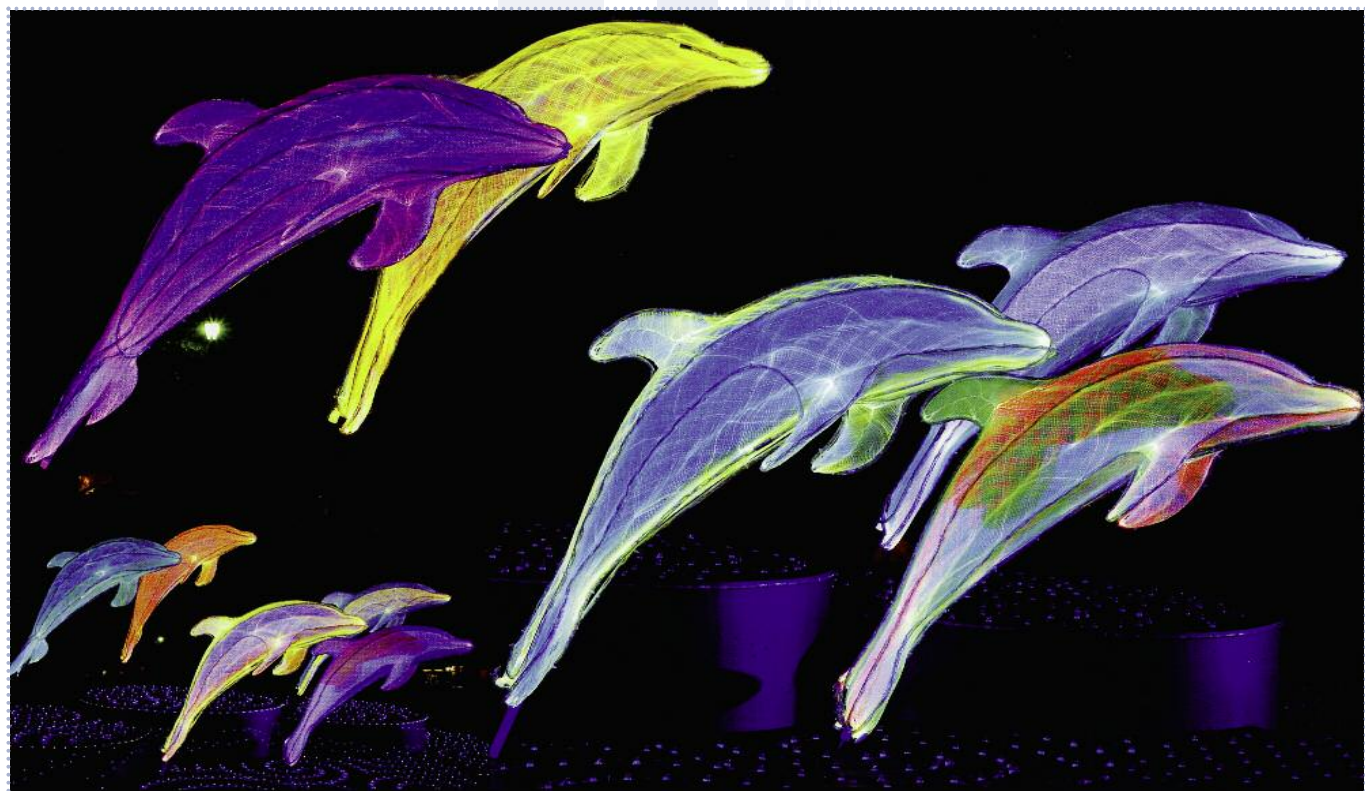

Solid state illuminator (12V) with 3 LEDs for small starry skies or decorative applications. SSK is supplied with pre-cut and assembled harnesses.

Iluminador de estado sólido SSI (12V) con 3 LED para pequeños cielos estrellados o aplicaciones decorativas. El SSK se entrega con mazos de fibra.

CODE	PRODUCT	TYPE	DIMENSIONS
SSI101	Solid state illuminator	Oscillating light	L 73mm x W 75mm x H 22mm
SSI201	Solid state illuminator	Static light	L 73mm x W 75mm x H 22mm

SSK kits manufactured to any length and compositions of fibers on request.