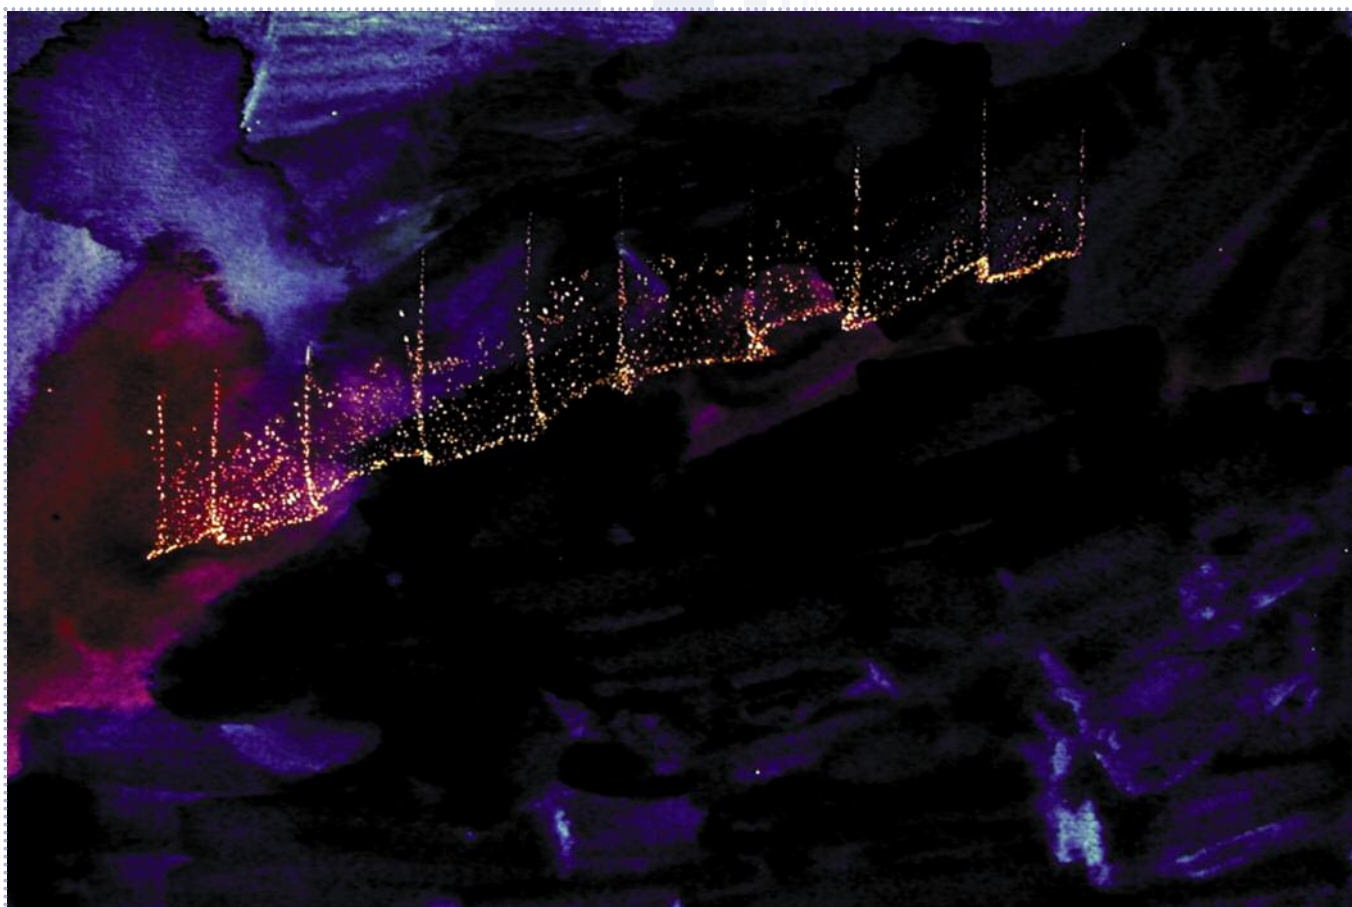

Aurora kits complete with illuminator, fiber harness, scale 1:1 drilling template and instructions.

Kits de aurora con iluminador, mazo de fibras, plantilla de taladrado a escala 1:1 e instrucciones de montaje.

CODE	PRODUCT	FIBERS	FIBER Ø	LENGTH	ILLUMINATOR
CES301	Aurora short kit	1800	0,50mm	2m	AHI**
CES302	Aurora long kit	3600	0,50mm	2m	AHI**

On request we can manufacture these patterns or any other from a drawing or photograph.

** Available with low-noise fan.