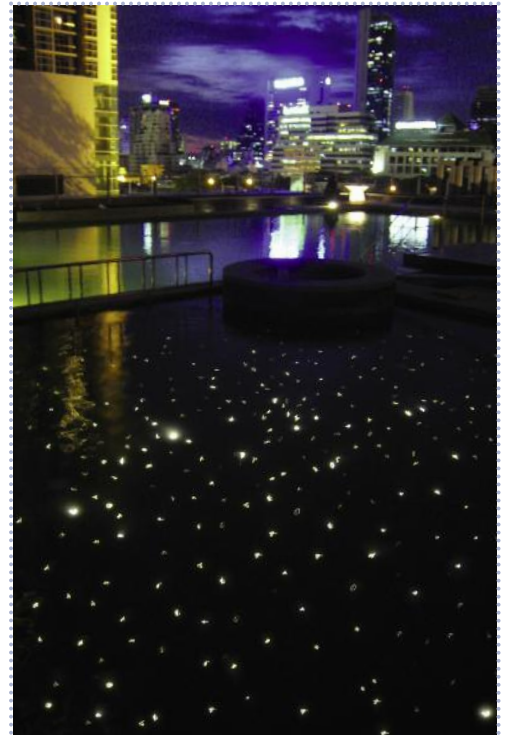

3 - LAY DOWN THE CERAMIC CLADDING, TRIMMING THE PIECES AROUND THE FIBERS (SEE TRIMMING DETAIL) TO FIT.

4 - WHEN CERAMIC PIECES ARE GROUTED AND CLEAN, TRIM THE FIBERS FLUSH WITH THE FINAL SURFACE.

Starry skies have become the highest expression of sophisticated lighting in pools, both indoor and outdoor. Swimming or using a pool with a starry sky at night it's an unforgettable experience. Full preparation and installation details available from our technical department.