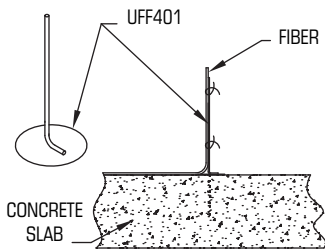

Pool Starry Skies Installation Details | Detalles de Instalación de Firmamentos en Piscinas

Techniques and products for the installation of starry skies and special effects in water environments, backed by hundreds of successful installations in five continents.

1 - DISTRIBUTE THE POINTS THROUGH THE POOL FLOOR AND SECURE THE UFF401 SUPPORTS WITH A TWO-PART EPOXI ADHESIVE. WHEN CURED, FASTEN FIBER WITH CABLE TIES.

2 - ONCE THE POOL FLOOR IS SCREEDED AND/OR LEVELED, TRIM THE SPIKE OF THE UFF401 SUPPORT FLUSH WITH THE SCREEDED SURFACE.