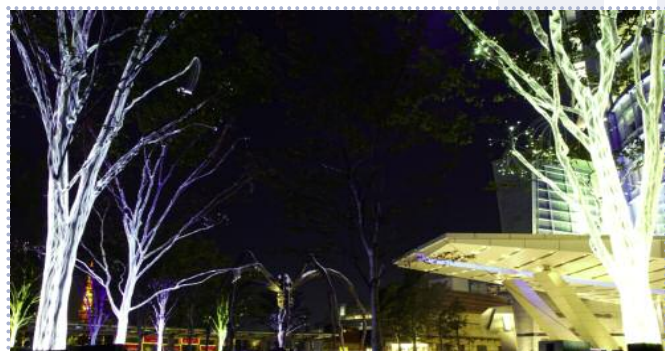

Solid state illuminator (12V) with 3 LEDs for small starry skies or decorative applications. SSK is supplied with pre-cut and assembled harnesses.

Iluminador de estado sólido SSI (12V) con 3 LED para pequeños cielos estrellados o aplicaciones decorativas. El SSK se entrega con mazos de fibra.

CODE	PRODUCT	TYPE	DIMENSIONS
SSI101	Solid state illuminator	Oscillating light	L 73mm x W 75mm x H 22mm
SSI201	Solid state illuminator	Static light	L 73mm x W 75mm x H 22mm

SSK kits manufactured to any length and compositions of fibers on request.