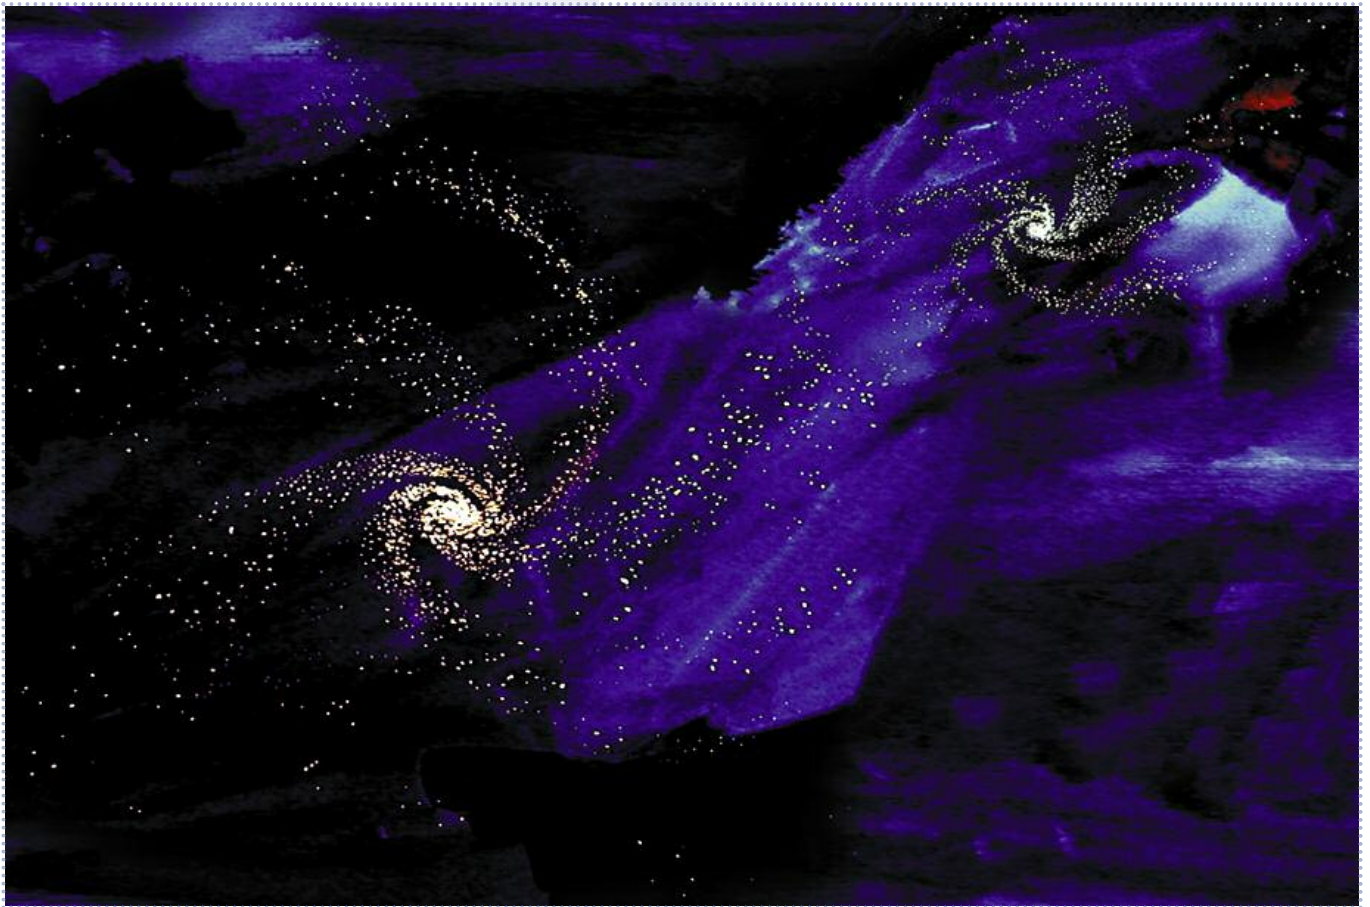

Nebulas in standard sizes, complete with illuminator/s, fiber harness/es, scale 1:1 drilling template and installation instructions. Custom made nebulas of any size are also available.

Kits de nebulosas en diferentes tamaños estándar, completos con iluminador, mazo/s de fibras, plantilla de taladrado a escala 1:1 e instrucciones. También disponibles en cualquier tamaño a medida.

CODE	PRODUCT	FIBERS	FIBER Ø	LENGTH	ILLUMINATOR
CES501	Nebula small kit	1800	0,50mm	2m	AHI**
CES502	Nebula large kit	3600	0,50mm	2m	AHI**
CES551	Nebula miniature kit	648	0,50mm	2m	ASI*

On request we can manufacture these patterns or any other from a drawing or photograph.

* Noiseless (no fan). ** Available with low-noise fan.