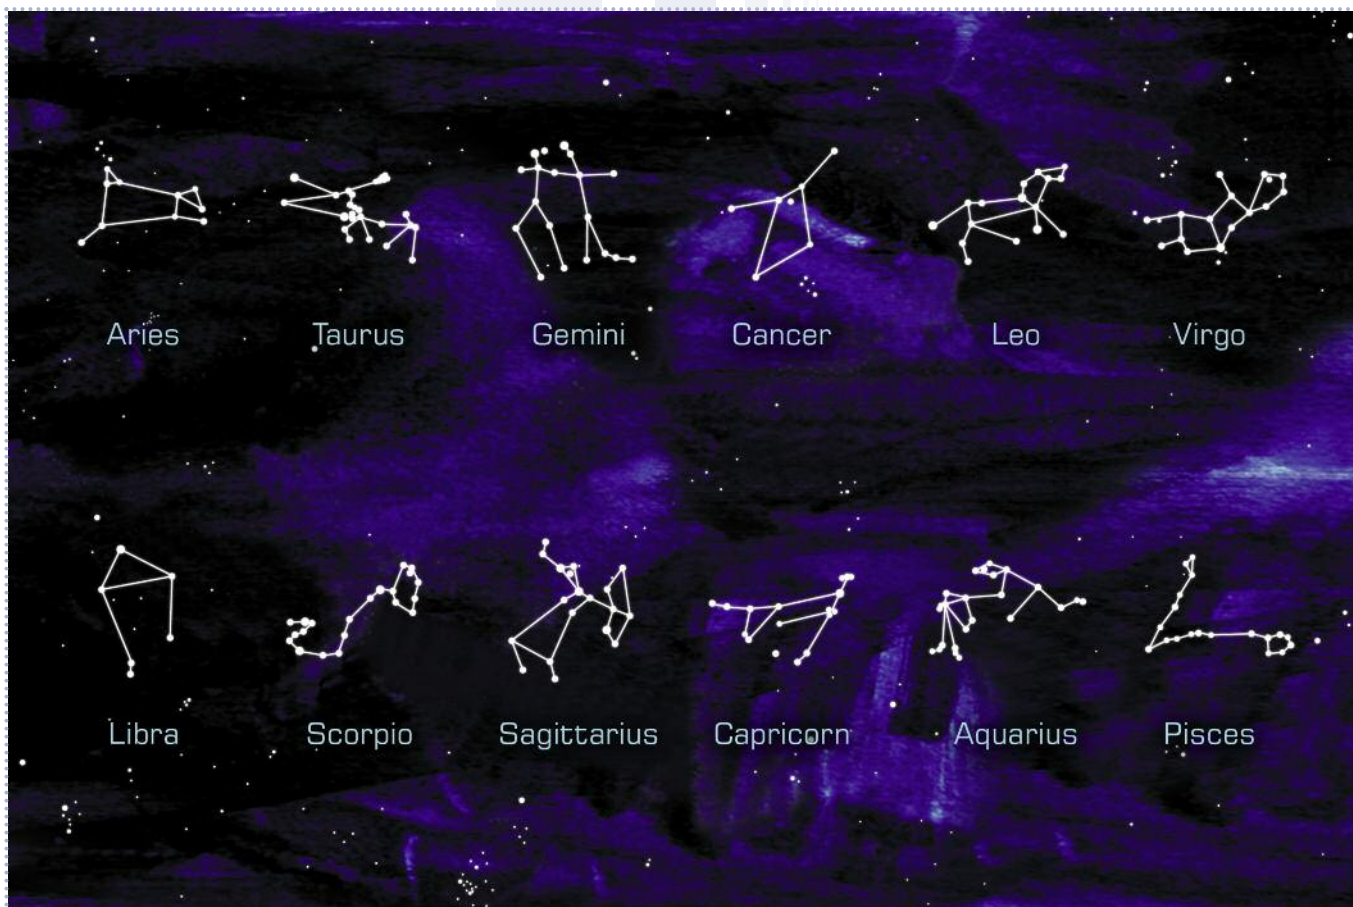

Sets of one or several zodiac signs containing the star configuration of the appropriate constellation, with harness, crystals, illuminator and drilling template. Also available in color or separate colors for each sign. Custom manufactured.

Kits de uno o varios signos del zodiaco con la configuración de la constelación adecuada, con mazo, cristales, iluminador y plantilla de taladrado. También disponible en color o con colores diferentes para cada signo.

SERIES	PRODUCT	FIBERS	LIGHT GUIDE Ø	LENGTH	ILLUMINATOR
CES950	Zodiac signs kits	Depending on sign	3mm	2m	SSI

One or several signs can be operated with the same illuminator.