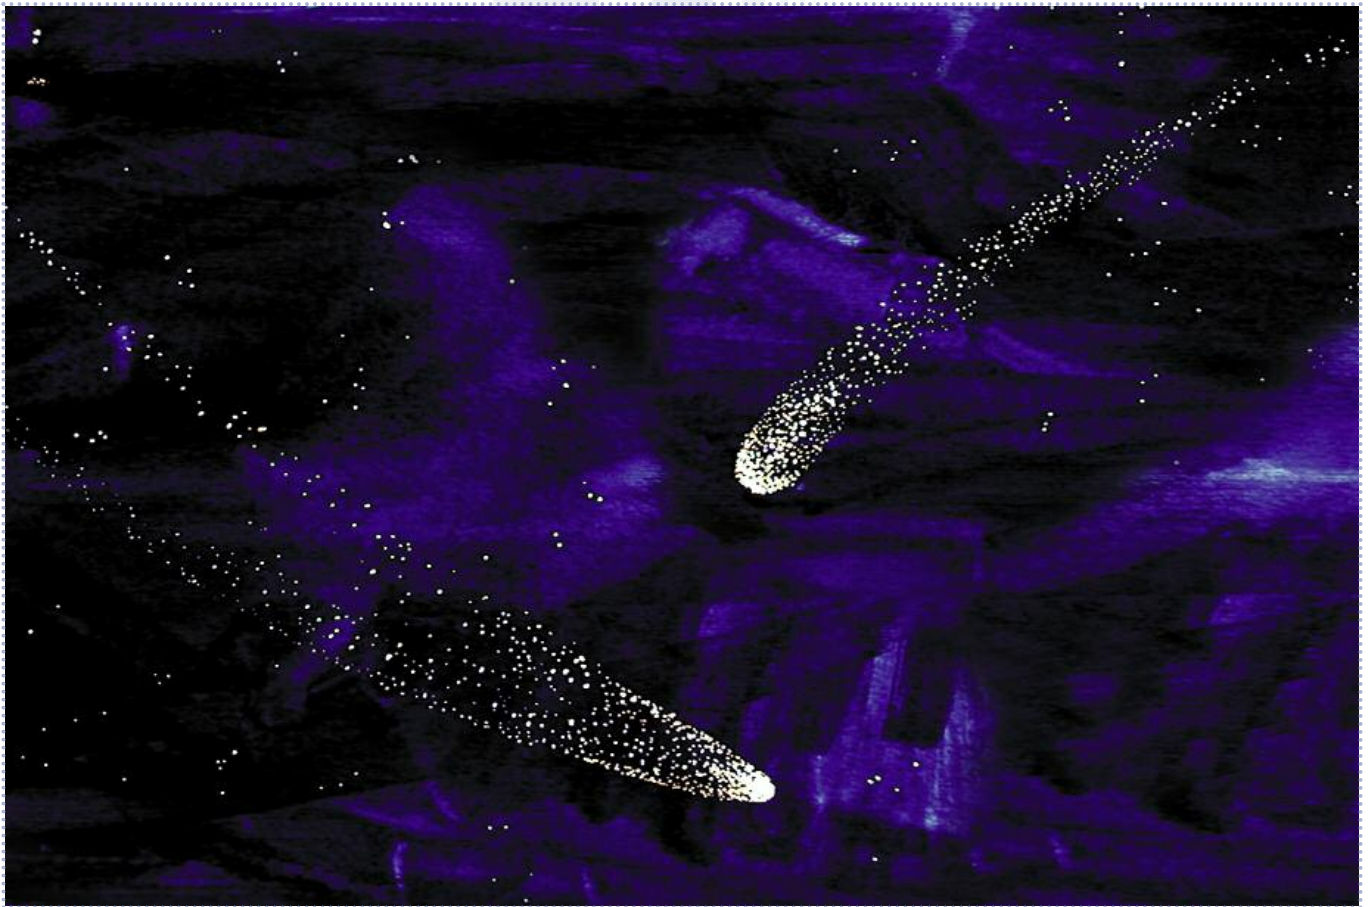

Open or closed comet effect sets. Complete with illuminator, fiber harness, scale 1:1 drilling template and installation instructions.
Kit de cometa abierto o cerrado, completo con iluminador, mazo de fibras, plantilla de taladrado 1:1 e instrucciones.

CODE	PRODUCT	FIBERS	FIBER Ø	LENGTH	ILLUMINATOR
CES201	Open comet kit	750	0,50mm	2m	AHI**
CES202	Open comet kit	1500	0,50mm	2m	AHI**
CES203	Closed comet kit	750	0,50mm	2m	AHI**
CES204	Closed comet kit	1500	0,50mm	2m	AHI**
CES251	Open comet kit	648	0,50mm	2m	ASI*
CES252	Closed comet kit	648	0,50mm	2m	ASI*

On request we can manufacture these patterns or any other from a drawing or photograph.

* Noiseless (no fan). ** Available with low-noise fan.