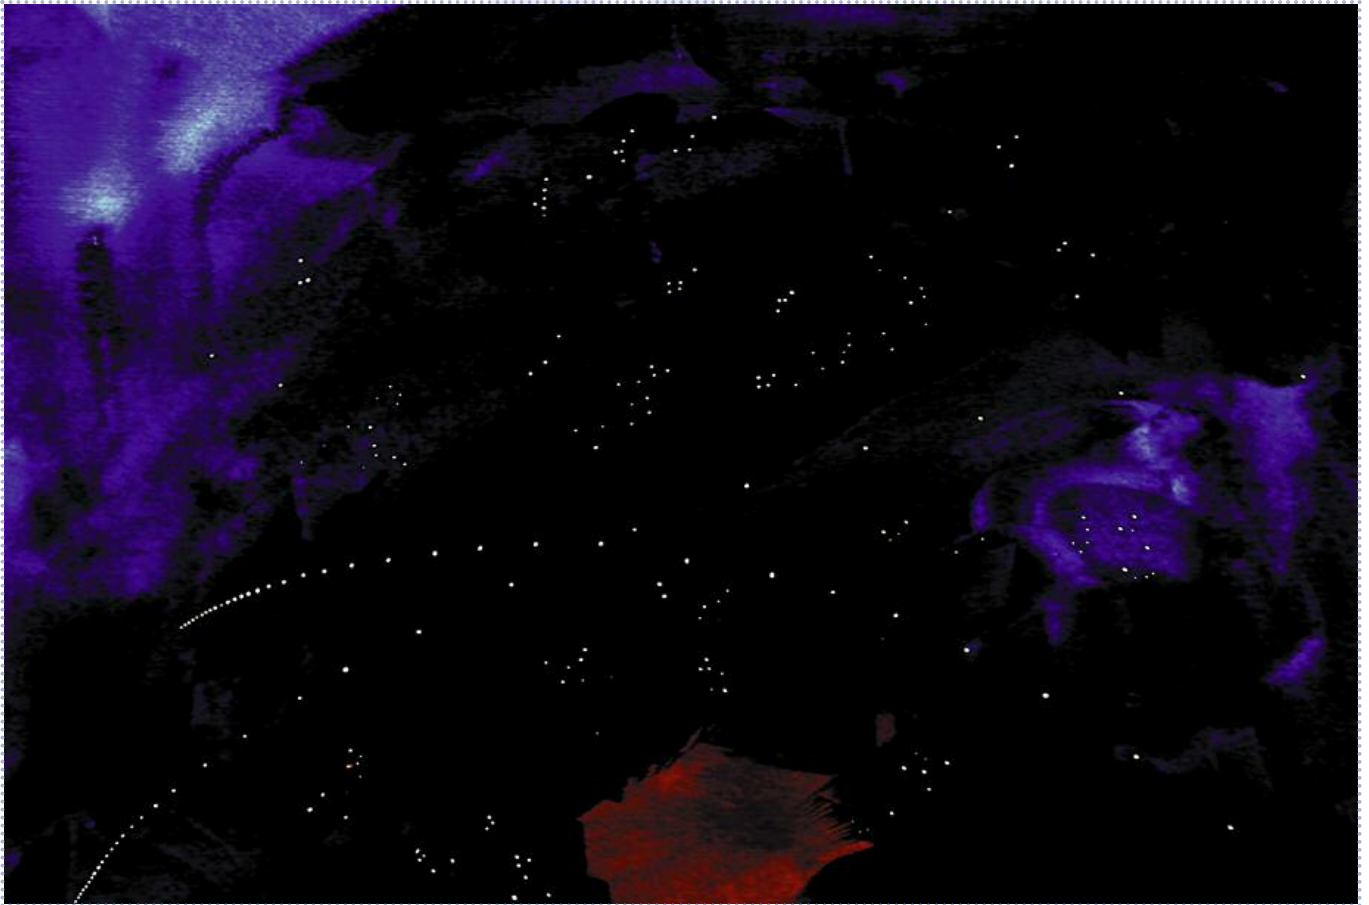

Shooting star and starry sky effect sets with illuminator, fiber harness and instructions.

Kits de estrellas fugaces y firmamentos con iluminador, mazo de fibras e instrucciones.

CODE	PRODUCT	FIBERS	FIBER Ø	LENGTH	ILLUMINATOR
CES103	Shooting star + starry sky kit	112 + 200	Mixed	3m	AHI**
CES104	Shooting star + starry sky kit	112 + 450	Mixed	4m	AHI**
CES152	Shooting star + starry sky kit	76 + 200	Mixed	2m	ASI*

On request we can manufacture these patterns or any other from a drawing or photograph.

* Noiseless (no fan). ** Available with low-noise fan.