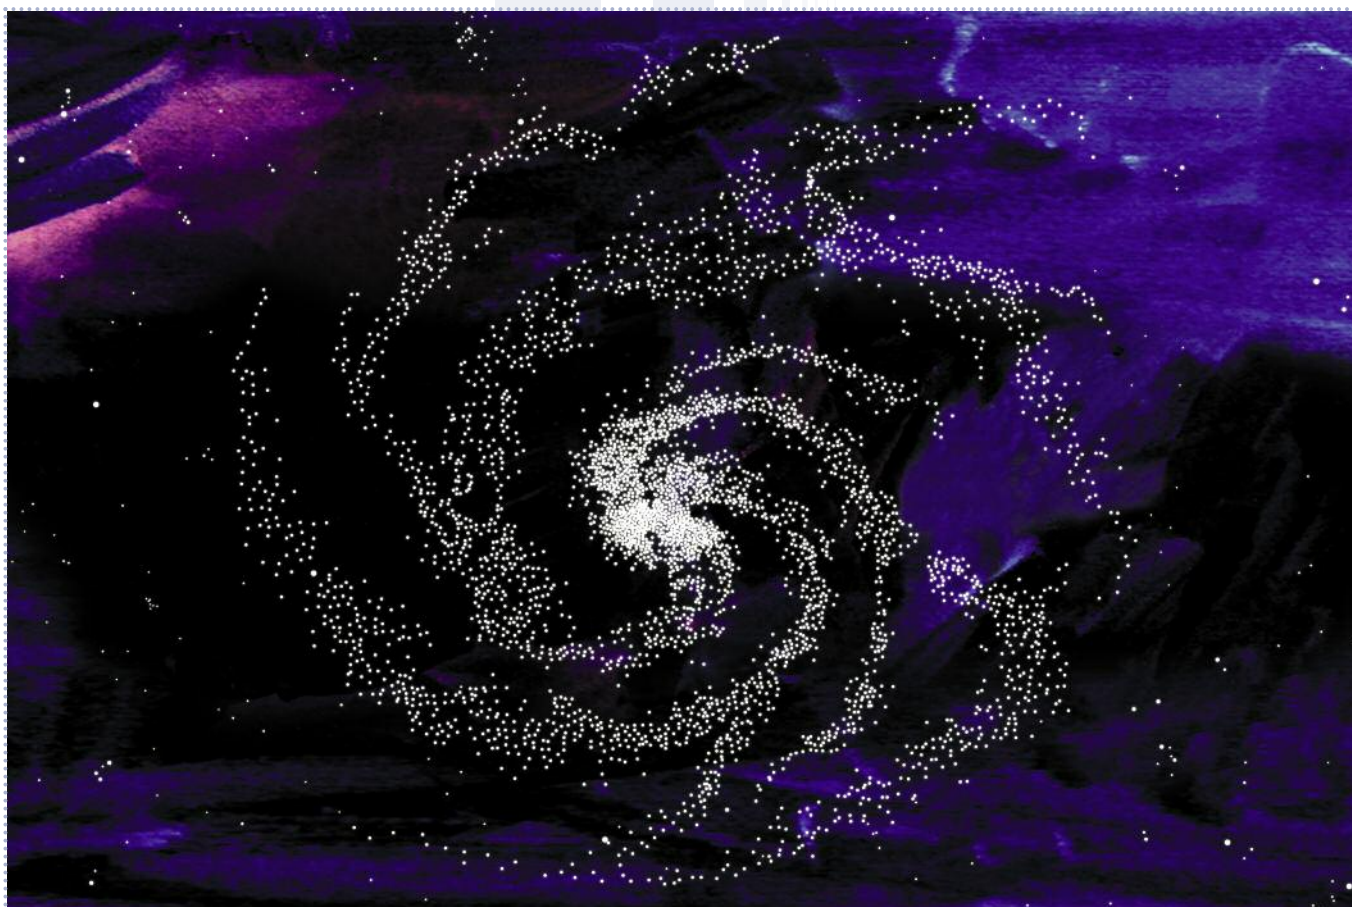

These nebula sets are extraordinary, eye-catching centrepieces bound to delight and awe any observer. We have custom produced very large nebulas with more than 500,000 individual fibers

Estos monumentales kits conforman efectos extraordinarios que sorprenden al observador. Hemos fabricado nebulosas de gran tamaño con más de 500.000 fibras individuales.

CODE	PRODUCT	FIBERS	FIBER Ø	LENGTH	ILLUMINATOR
CES503	Nebula super large kit (photo page 45)	11200	0,50mm	6m	AHI**
CES504	Nebula super large kit (photo above)	18000	0,50mm	6m	AHI**

On request we can manufacture these patterns or any other from a drawing or photograph.

** Available with low-noise fan.