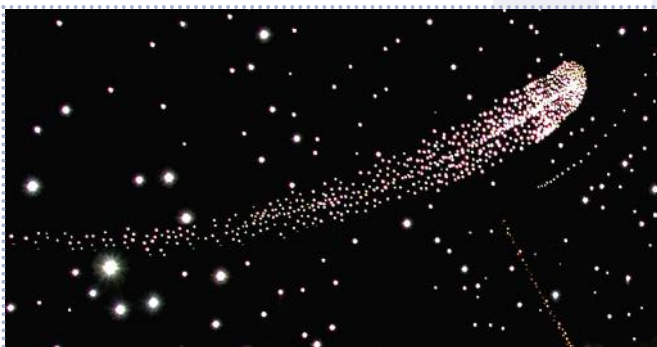

Nebulas in standard sizes, complete with illuminator/s, fiber harness/es, scale 1:1 drilling template and installation instructions. Custom made nebulas of any size are also available.

Kits de nebulosas en diferentes tamaños estándar, completos con iluminador, mazo/s de fibras, plantilla de taladrado a escala 1:1 e instrucciones. También disponibles en cualquier tamaño a medida.

CODE	PRODUCT	FIBERS	FIBER Ø	LENGTH	ILLUMINATOR
CES501	Nebula small kit	1800	0,50mm	2m	AHI**
CES502	Nebula large kit	3600	0,50mm	2m	AHI**
CES551	Nebula miniature kit	648	0,50mm	2m	ASI*

On request we can manufacture these patterns or any other from a drawing or photograph.

* Noiseless (no fan). ** Available with low-noise fan.