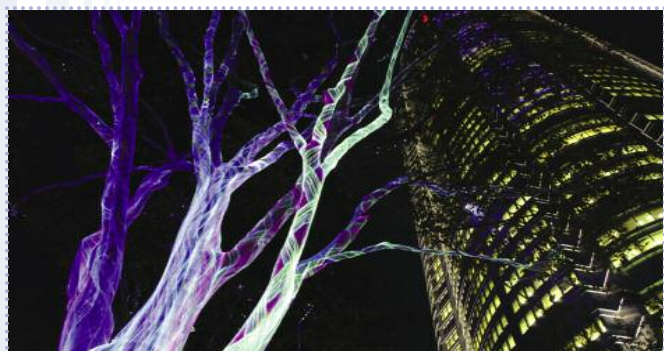

Solid state illuminator (12V) with 3 LEDs for small starry skies or decorative applications. SSK is supplied with pre-cut and assembled harnesses.

Iluminador de estado sólido SSI (12V) con 3 LED para pequeños cielos estrellados o aplicaciones decorativas. El SSK se entrega con mazos de fibra.

CODE	PRODUCT	TYPE	DIMENSIONS
SSI101	Solid state illuminator	Oscillating light	L 73mm x W 75mm x H 22mm
SSI201	Solid state illuminator	Static light	L 73mm x W 75mm x H 22mm

SSK kits manufactured to any length and compositions of fibers on request.