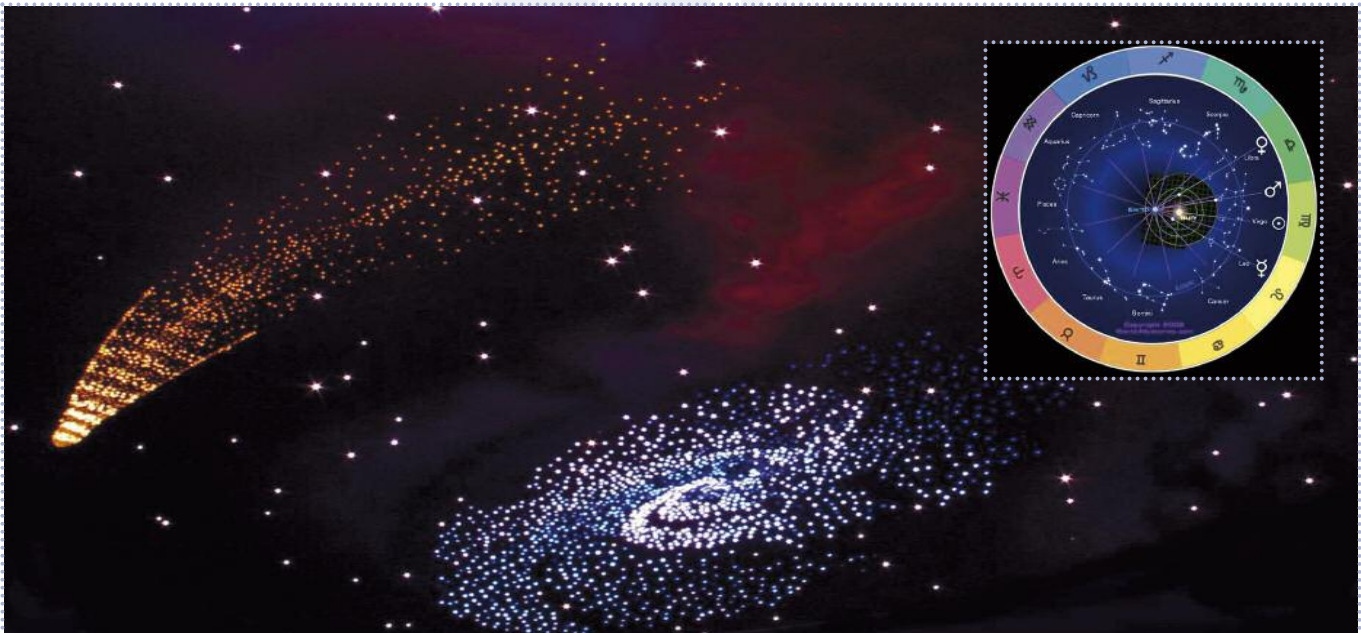

Kit with all the components to transform any ceiling into a zodiac ring. Custom manufactured to any size and complexity, complete with 1:1 templates.

Kit con los componentes para recrear un zodiaco completo en cualquier paramento. Fabricación bajo pedido con cualquier tamaño y complejidad. Se entrega completo con plantillas a tamaño real.