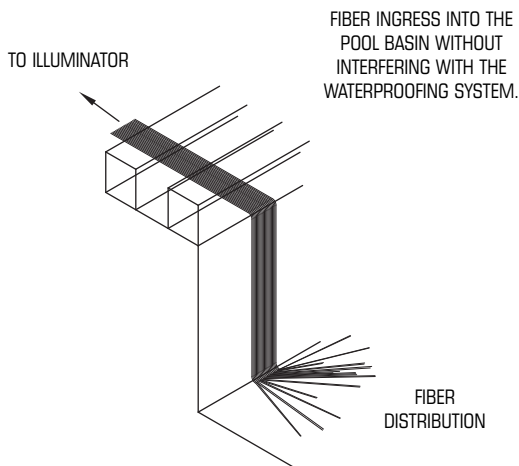

1 - DISTRIBUTE THE POINTS THROUGH THE POOL FLOOR AND SECURE THE UFF401 SUPPORTS WITH A TWO-PART EPOXI ADHESIVE. WHEN CURED, FASTEN FIBER WITH CABLE TIES.

2 - ONCE THE POOL FLOOR IS SCREEDED AND/OR LEVELED, TRIM THE SPIKE OF THE UFF401 SUPPORT FLUSH WITH THE SCREEDED SURFACE.

3 - LAY DOWN THE CERAMIC CLADDING, TRIMMING THE PIECES AROUND THE FIBERS (SEE TRIMMING DETAIL) TO FIT.

4 - WHEN CERAMIC PIECES ARE GROUTED AND CLEAN, TRIM THE FIBERS FLUSH WITH THE FINAL SURFACE.

Starry skies have become the highest expression of sophisticated lighting in pools, both indoor and outdoor. Swimming or using a pool with a starry sky at night it's an unforgettable experience. Full preparation and installation details available from our technical department.