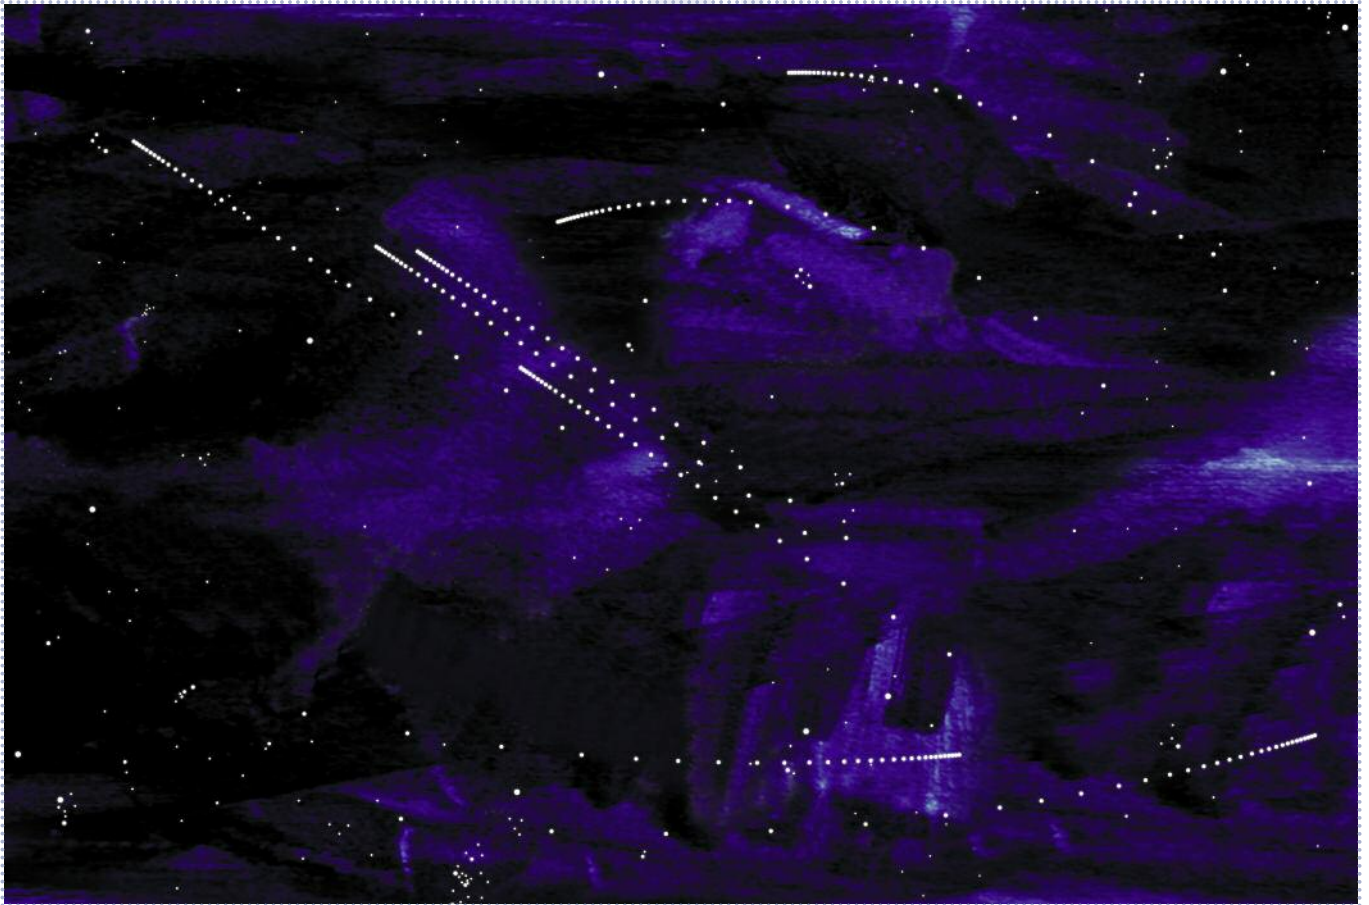

Shooting star effect kit with illuminator, fiber harness, 1:1 drilling template and instructions.

Kits de estrellas fugaces con iluminador, mazo de fibras, plantilla de taladrado 1:1 e instrucciones.

CODE	PRODUCT	FIBERS	FIBER Ø	LENGTH	ILLUMINATOR
CES101	Shooting star kit	56	1,00mm	2m	AHI**
CES102	Shooting star kit	112	1,00mm	3m	AHI**
CES151	Shooting star kit	76	0,50mm	2m	ASI*

On request we can manufacture these patterns or any other from a drawing or photograph.

* Noiseless (no fan). ** Available with low-noise fan.