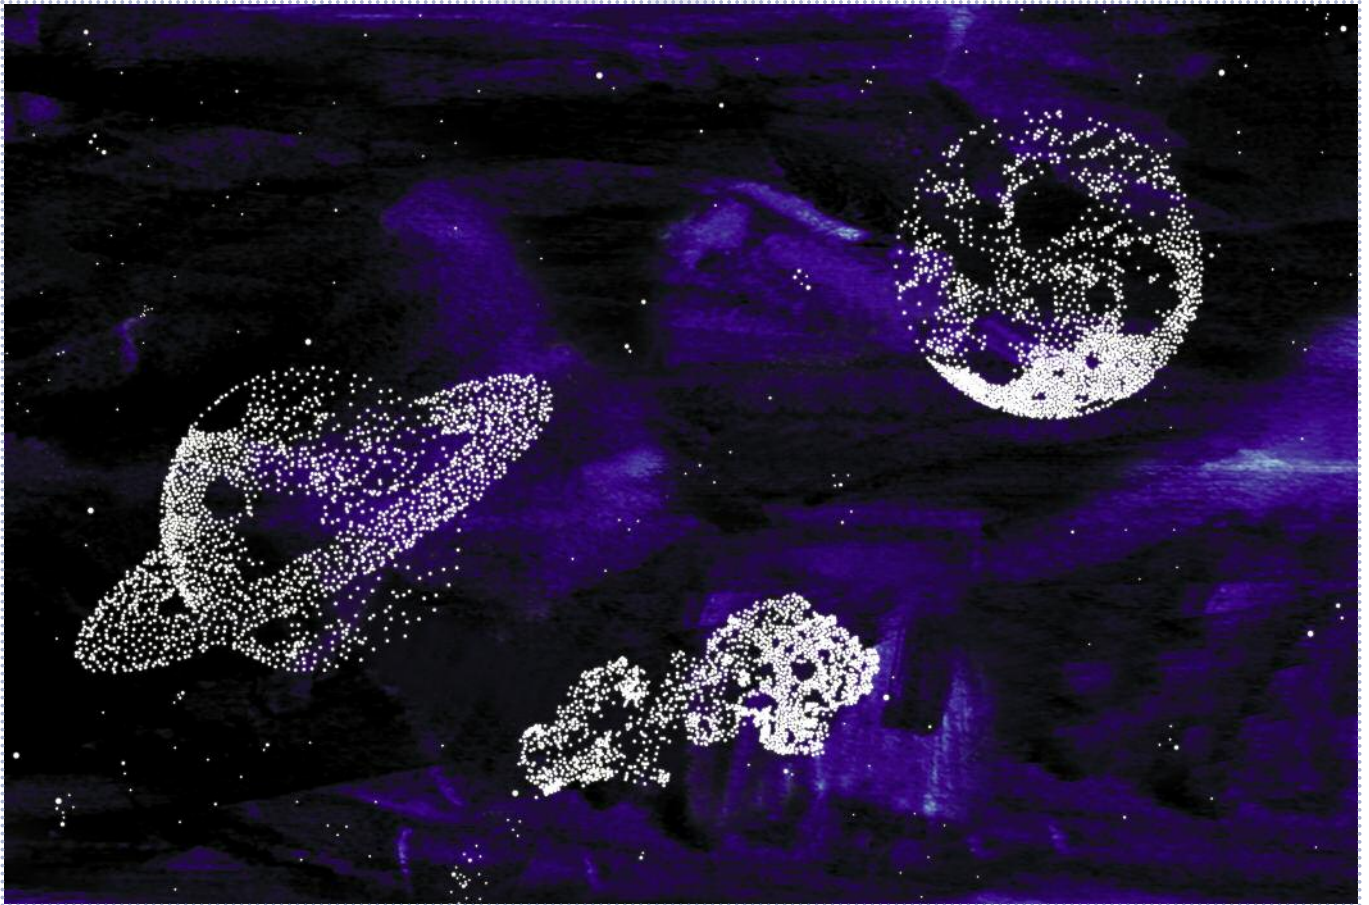

Realistic planets sets in diverse sizes and configurations complete with illuminator, fiber harness, scale 1:1 drilling template and installation instructions.

Kits de planetas de gran realismo en varios tamaños y configuraciones; completos con iluminador, mazo de fibras, plantilla 1:1 e instrucciones de instalación.

CODE	PRODUCT	FIBERS	FIBER Ø	LENGTH	ILLUMINATOR
CES703	Realistic Saturn kit	2000	0,50mm	2m	AHI color**
CES704	Realistic moon kit	2000	0,50mm	2m	AHI color**
CES705	Realistic meteorite kit	2000	0,50mm	2m	AHI color**

On request we can manufacture these patterns or any other from a drawing or photograph.

** Available with low-noise fan.