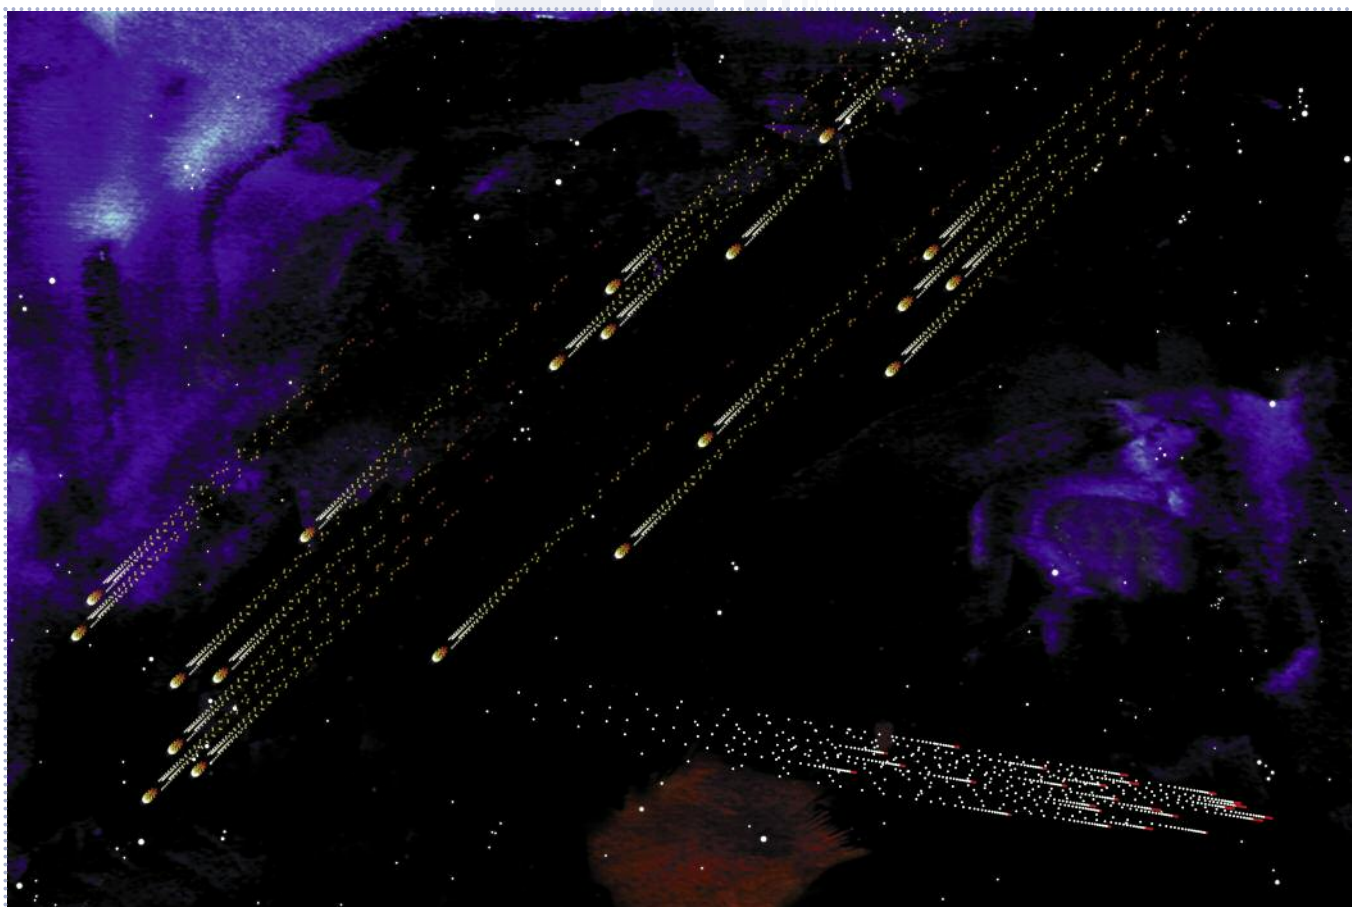

Sets with fast-chasing flaming meteoroids in different configurations. Complete with illuminator, fiber harness 1:1, drilling template and instructions.

Kits con meteoroides en diversas configuraciones. Completos con iluminador, mazo de fibras, plantilla 1:1 e instrucciones.

CODE	PRODUCT	FIBERS	FIBER Ø	LENGTH	ILLUMINATOR
CES610	Small meteoroid rain kit	660	0,50mm	3m	AHI**
CES611	Large meteoroid rain kit	1620	0,50mm	4m	AHI**

On request we can manufacture these patterns or any other from a drawing or photograph.

** Available with low-noise fan.