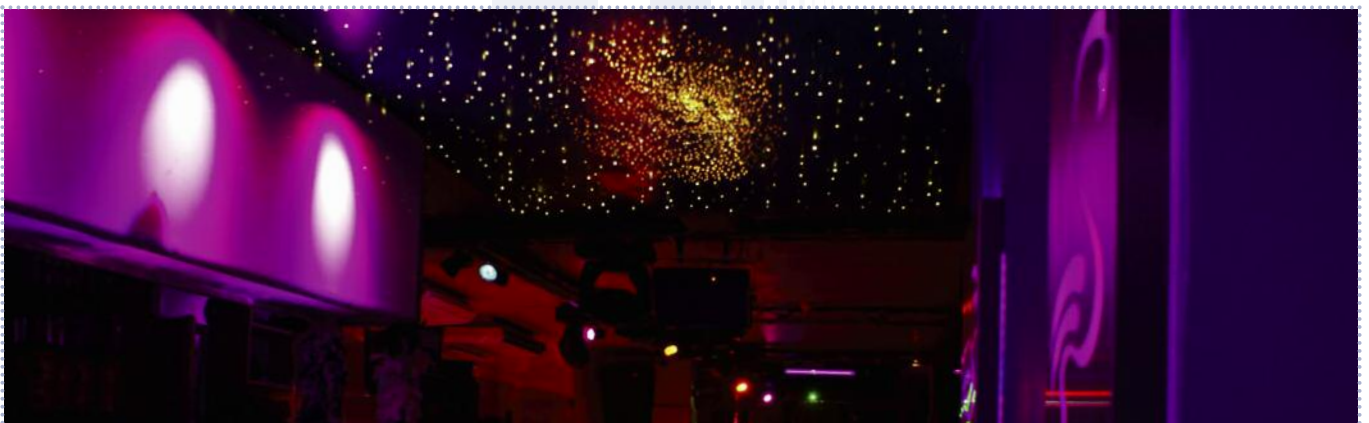

Shooting star effect kit with illuminator, fiber harness, 1:1 drilling template and instructions.

Kits de estrellas fugaces con iluminador, mazo de fibras, plantilla de taladrado 1:1 e instrucciones.

CODE	PRODUCT	FIBERS	FIBER Ø	LENGTH	ILLUMINATOR
CES101	Shooting star kit	56	1,00mm	2m	AHI**
CES102	Shooting star kit	112	1,00mm	3m	AHI**
CES151	Shooting star kit	76	0,50mm	2m	ASI*

On request we can manufacture these patterns or any other from a drawing or photograph.

* Noiseless (no fan). ** Available with low-noise fan.