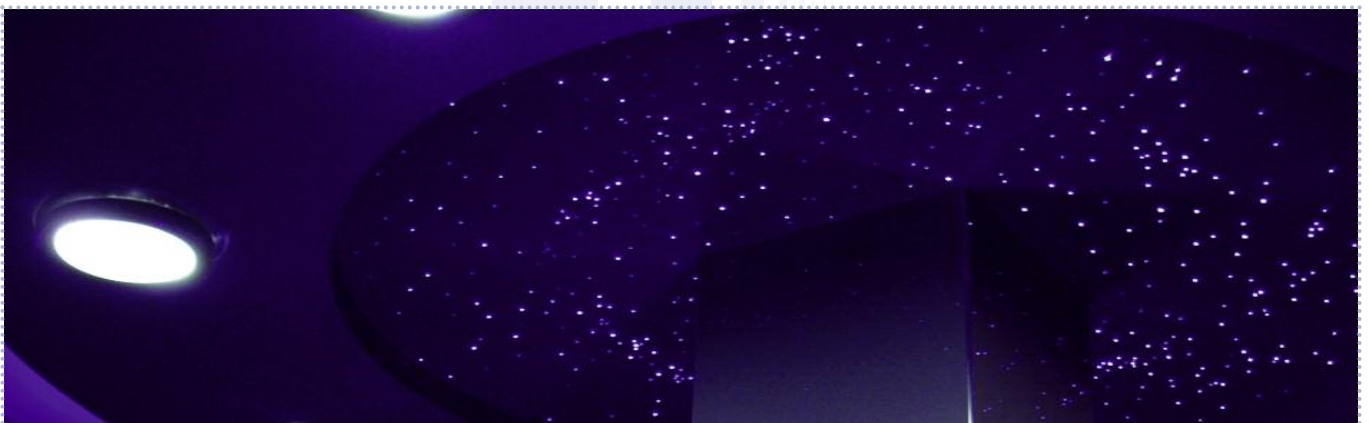

Shooting star and starry sky effect sets with illuminator, fiber harness and instructions.

Kits de estrellas fugaces y firmamentos con iluminador, mazo de fibras e instrucciones.

CODE	PRODUCT	FIBERS	FIBER Ø	LENGTH	ILLUMINATOR
CES103	Shooting star + starry sky kit	112 + 200	Mixed	3m	AHI**
CES104	Shooting star + starry sky kit	112 + 450	Mixed	4m	AHI**
CES152	Shooting star + starry sky kit	76 + 200	Mixed	2m	ASI*

On request we can manufacture these patterns or any other from a drawing or photograph.

* Noiseless (no fan). ** Available with low-noise fan.