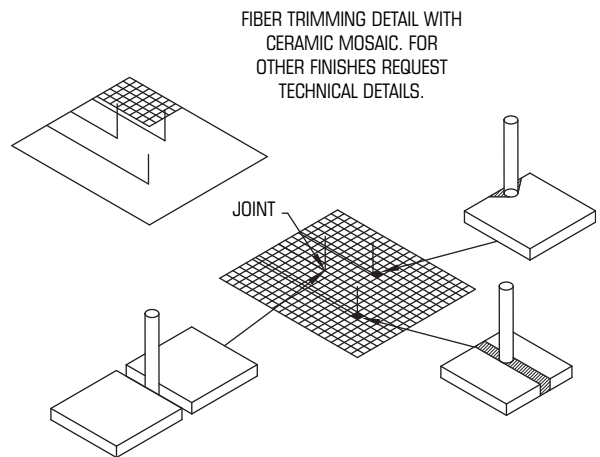

1 - DISTRIBUTE THE POINTS THROUGH THE POOL FLOOR AND SECURE THE UFF401 SUPPORTS WITH A TWO-PART EPOXI ADHESIVE. WHEN CURED, FASTEN FIBER WITH CABLE TIES.

2 - ONCE THE POOL FLOOR IS SCREEDED AND/OR LEVELED, TRIM THE SPIKE OF THE UFF401 SUPPORT FLUSH WITH THE SCREEDED SURFACE.

3 - LAY DOWN THE CERAMIC CLADDING, TRIMMING THE PIECES AROUND THE FIBERS (SEE TRIMMING DETAIL) TO FIT.

4 - WHEN CERAMIC PIECES ARE GROUTED AND CLEAN, TRIM THE FIBERS FLUSH WITH THE FINAL SURFACE.

Starry skies have become the highest expression of sophisticated lighting in pools, both indoor and outdoor. Swimming or using a pool with a starry sky at night it's an unforgettable experience. Full preparation and installation details available from our technical department.