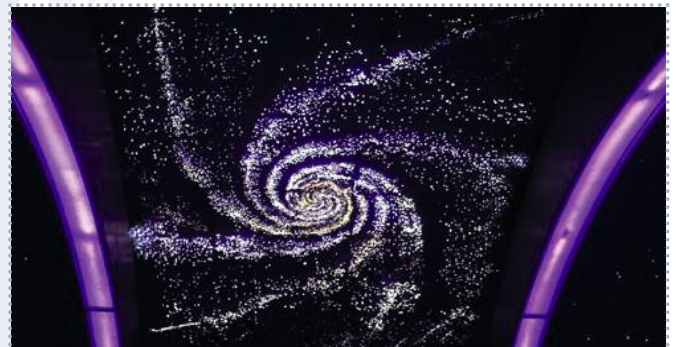

Realistic planets sets in diverse sizes and configurations complete with illuminator, fiber harness, scale 1:1 drilling template and installation instructions.

Kits de planetas de gran realismo en varios tamaños y configuraciones; completos con iluminador, mazo de fibras, plantilla 1:1 e instrucciones de instalación.

CODE	PRODUCT	FIBERS	FIBER Ø	LENGTH	ILLUMINATOR
CES703	Realistic Saturn kit	2000	0,50mm	2m	AHI color**
CES704	Realistic moon kit	2000	0,50mm	2m	AHI color**
CES705	Realistic meteorite kit	2000	0,50mm	2m	AHI color**

On request we can manufacture these patterns or any other from a drawing or photograph.

** Available with low-noise fan.