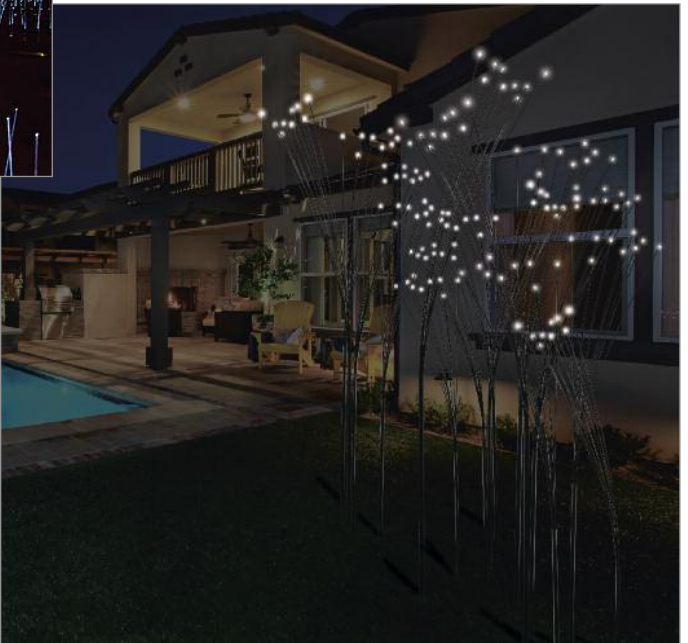

www.afo.es

Images in this leaflet are copyright of Advanced Fiber Optics, S.L., its clients, or distributors, and cannot be used in any way without authorization of the copyright holder. Layout & Digital Art: L. M. Cano ©2019. MKT172

Todos los productos AFO son diseños originales y exclusivos, fabricados o ensamblados en Europa.

Advanced Fiber Optics, S.L.
Escornalbou, 1 08041 Barcelona Spain
Tel.+ 34 93 455 72 00 - info@afo.es

www.afo.es