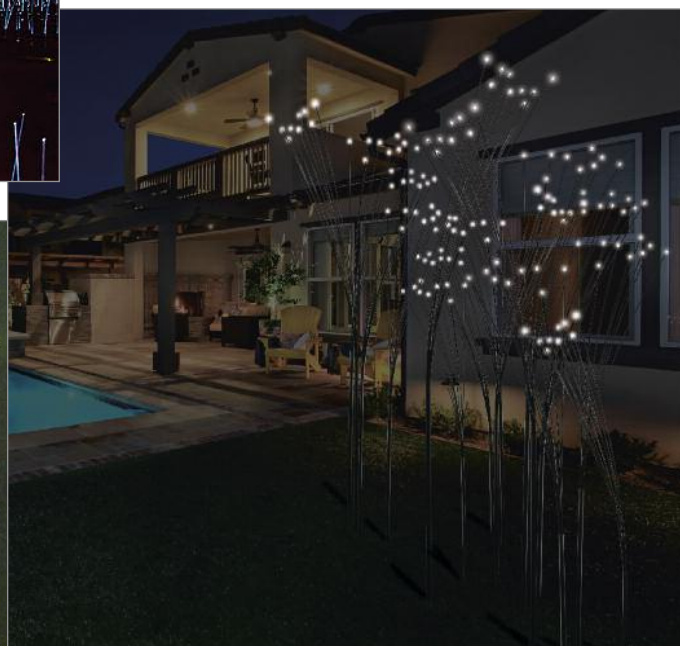

www.afo.es

Images in this leaflet are copyright of Advanced Fiber Optics, S.L., its clients, or distributors, and cannot be used in any way without authorization of the copyright holder. Layout & Digital Art: L. M. Cano ©2019. MKT172

All AFO products are original and exclusive designs made or assembled in Europe.

Advanced Fiber Optics, S.L.
Escornalbou, 1 08041 Barcelona Spain
Tel. +34 93 455 72 00 - info@afo.es

www.afo.es